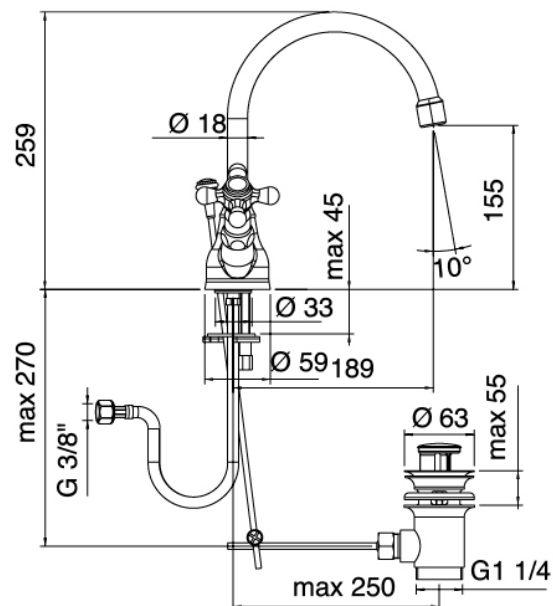

Classic - Traditional washbasin tap

Codice kit: 2002 RLX-040

Traditional single-hole washbasin with revolving spout with drain

Componenti

Single-hole mixer

Cod: 20023102A00

Single-hole washbasin set w/revolving round spout