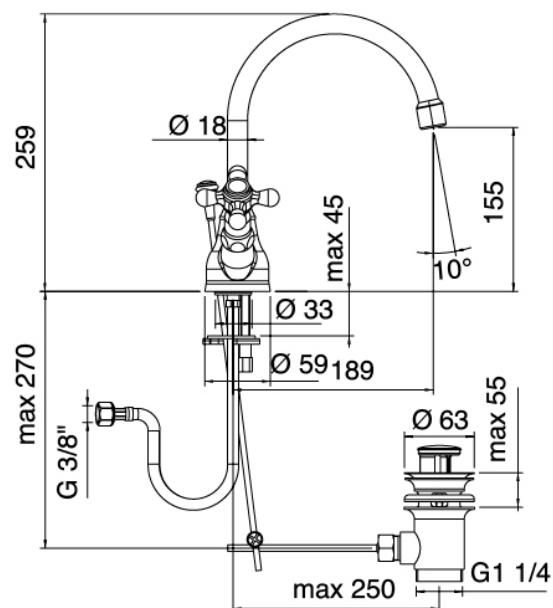

Finiture disponibili:

finiture speciali su richiesta salvo quantitativi minimi di ordine garantiti