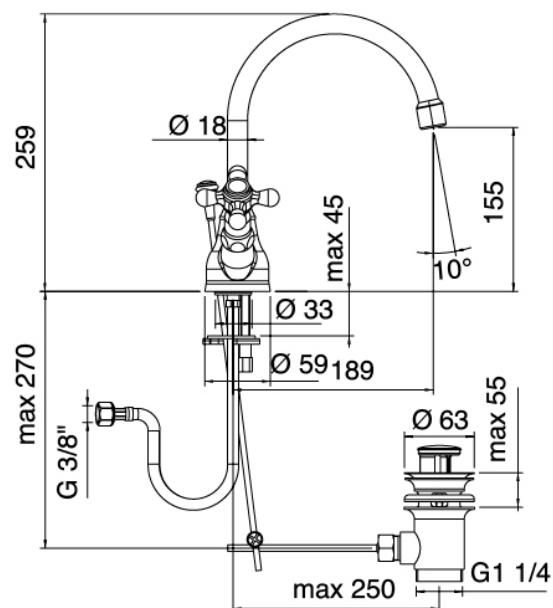

### Classic - Traditional washbasin tap

Codice kit: 2002 RLX-040

Traditional single-hole washbasin with revolving spout with drain

### Single-hole mixer

Cod: 20023102A00

Single-hole washbasin set w/revolving round spout