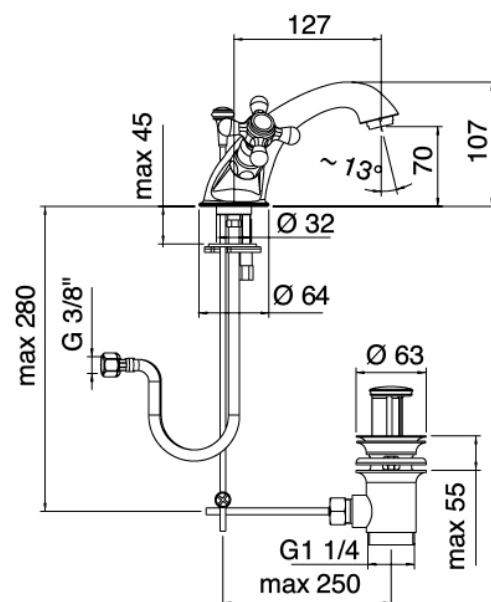

### Classic - Traditional washbasin tap

Codice kit: 2002 RLX-030

One-hole traditional washbasin tap with drain

### Single-hole mixer

Cod: 20022100A00

Single-hole washbasin set