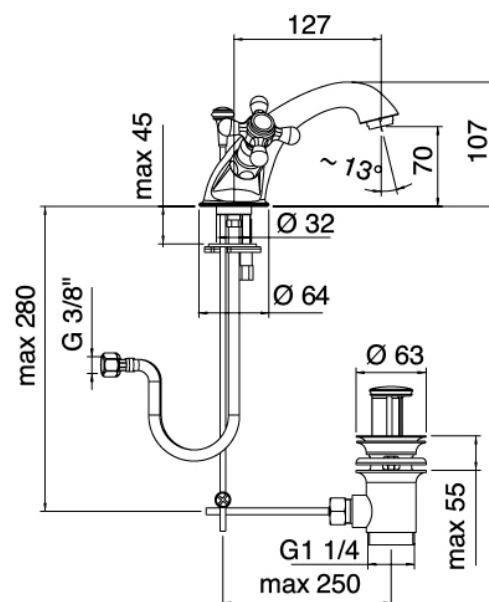

Classic - Traditional washbasin tap

Codice kit: 2002 RLX-030

One-hole traditional washbasin tap with drain

Componenti

Single-hole mixer

Cod: 20022100A00

Single-hole washbasin set

Finiture disponibili: