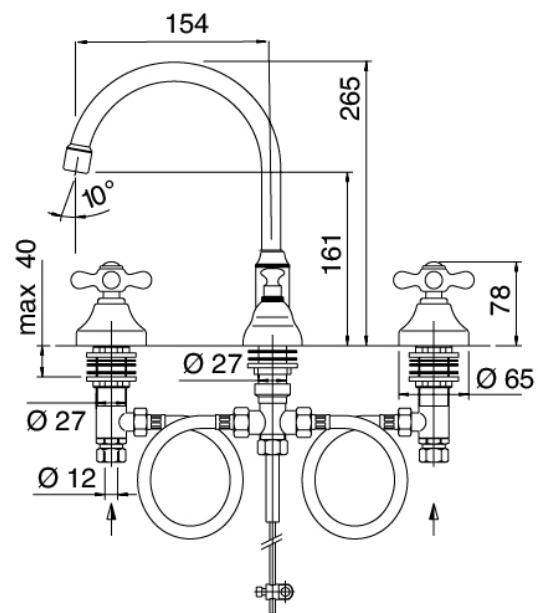

## Classic - Traditional washbasin tap

Codice kit: 2002 BLX-020

Traditional washbasin faucet 3 holes with revolving spout with drain

### Tap set

Cod: 20020102A00

Washbasin set with round revolving spout