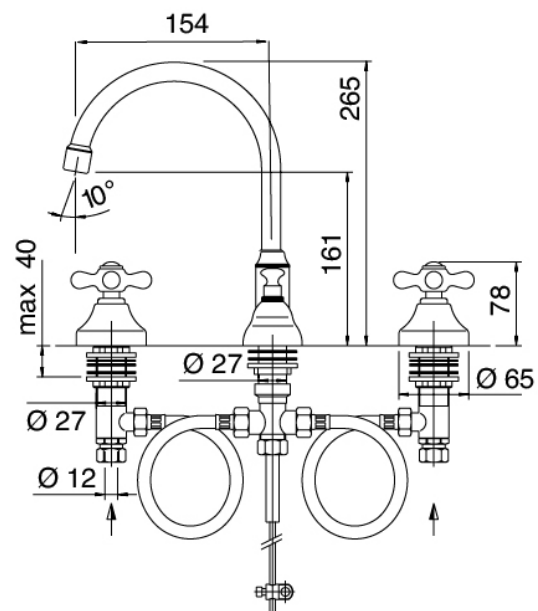

Classic - Traditional washbasin tap

Codice kit: 2002 BLX-020

Traditional washbasin faucet 3 holes with revolving spout with drain

Componenti

Tap set

Cod: 20020102A00

Washbasin set with round revolving spout