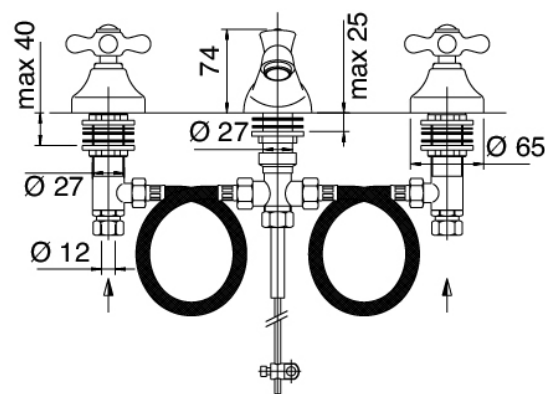

Classic - Traditional washbasin tap

Codice kit: 2002 BLX-010

Traditional 3-hole washbasin tap with drain

Componenti

Tap set

Cod: 20020100A00

3-hole washbasin set

Finiture disponibili: