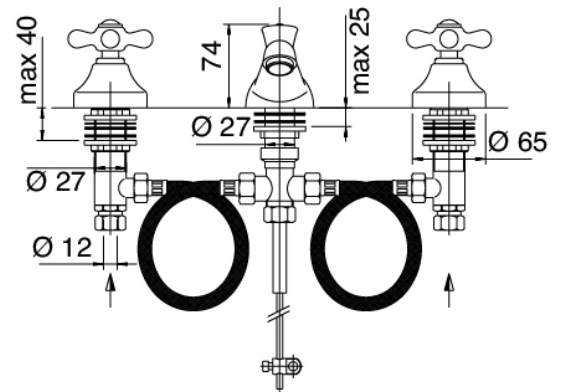

Classic - Traditional washbasin tap

Codice kit: 2002 BLX-010

Traditional 3-hole washbasin tap with drain

Componenti

Tap set

Cod: 20020100A00

3-hole washbasin set

Finiture disponibili: