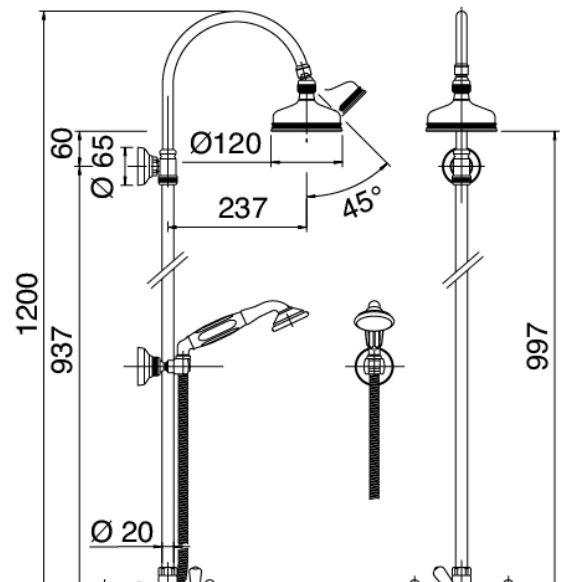

image not found or type unknown http://zazzeri.teseocom.net/en/wp-content/uploads/2017/04/b3daf2_357a

Classic - External shower set

Codice kit: 2002 SDP-180

Traditional external shower with pole – 2 exits

Componenti

Tap set with spout

Cod: 2002N610A00

Wall mtd shower set w/flexible pipe and hand shower

Shower head

Cod: 2900SO01A00

Shower outlet

Finiture disponibili: