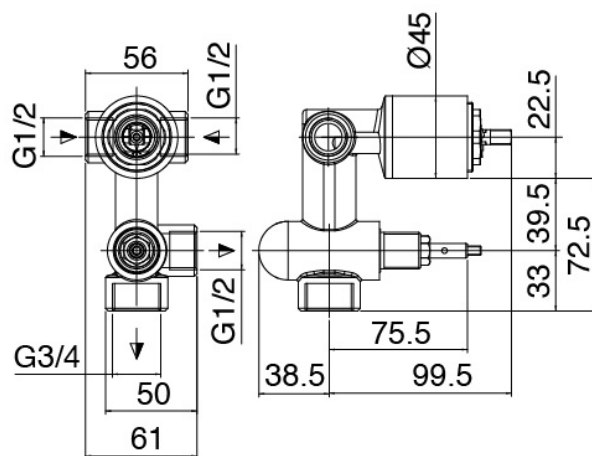

### Single-lever mixer

---

Cod: 2900B401A00

Concealed shower mixer with diverter - external part

### Concealed part

---

Cod: 2900A401A00

Concealed shower mixer with diverter - concealed part

### Shower head

---

Cod: 2900SO08A00

Anti-limescale shower outlet D.125mm

Finiture disponibili:

---

finiture speciali su richiesta salvo quantitativi minimi di ordine garantiti

cromo