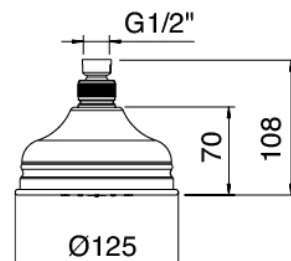

### Concealed part

---

Cod: 2900A401A00

Concealed shower mixer with diverter - concealed part

### Shower head

---

Cod: 2900SO08A00

Anti-limescale shower outlet D.125mm

Finiture disponibili:

---

finiture speciali su richiesta salvo quantitativi minimi di ordine garantiti

cromo