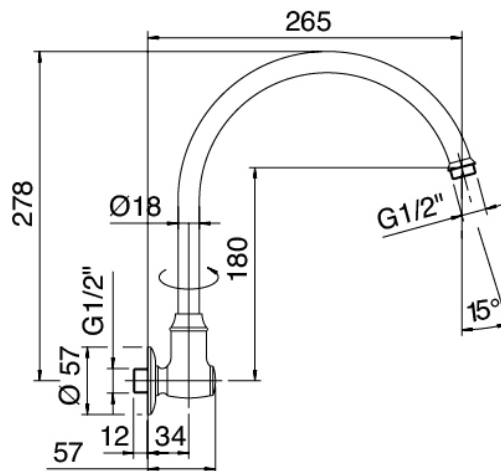

Classic - Shower arm with shower head and hand shower

Codice kit: 2000 DDI-160

Shower arm with shower head, hand shower and built-in mixer – 2 exits

Componenti

Wall-mounted arm

Cod: 2900BR01A00

Jointed showerhead

Stand alone hand shower

Cod: 20000413A00

Shower set

Single-lever mixer

Cod: 2900B401A00

Concealed shower mixer with diverter - external part

Concealed part

Cod: 2900A401A00

Concealed shower mixer with diverter - concealed part

Shower head

Cod: 2900SO08A00

Anti-limescale shower outlet D.125mm

Finiture disponibili:

finiture speciali su richiesta salvo quantitativi minimi di ordine garantiti