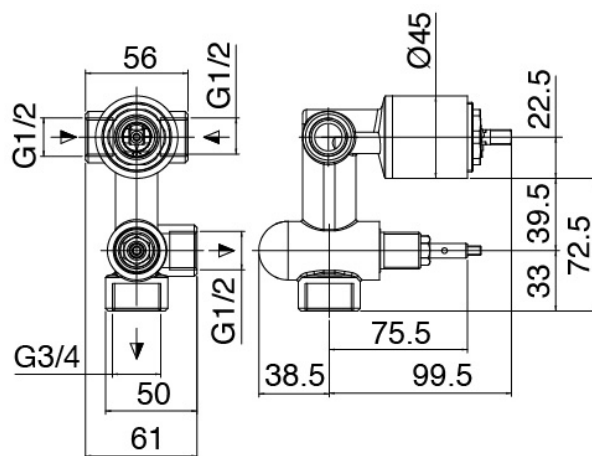

Classic - Shower arm with shower head and hand shower

Codice kit: 2000 DDI-160

Shower arm with shower head, hand shower and built-in mixer – 2 exits

Componenti

Wall-mounted arm

Cod: 2900BR01A00

Jointed showerhead

Stand alone hand shower

Cod: 20000413A00

Shower set

Single-lever mixer

Cod: 2900B401A00

Concealed shower mixer with diverter - external part

Concealed part

Cod: 2900A401A00

Concealed shower mixer with diverter - concealed part

Shower head

Cod: 2900SO08A00

Anti-limescale shower outlet D.125mm

Finiture disponibili:

finiture speciali su richiesta salvo quantitativi minimi di ordine garantiti