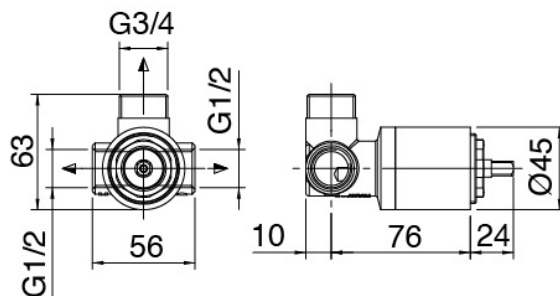

Concealed part

Cod: 2900A402A00

Concealed shower mixer - concealed part

Finiture disponibili:

finiture speciali su richiesta salvo quantitativi minimi di ordine garantiti

cromo

CRCR