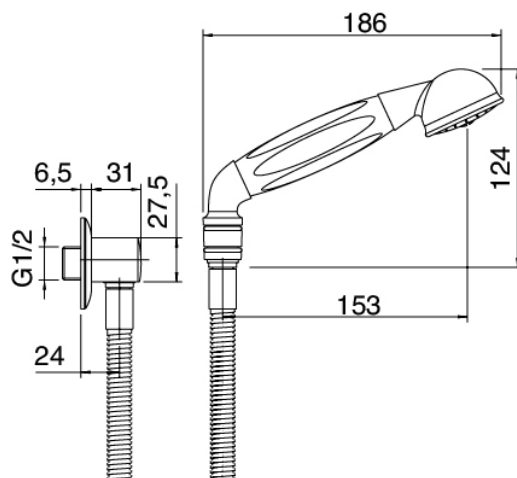

### **Sliding bar**

---

Cod: 2000A419A00

Sliding bar for hand shower

### Hand shower

Cod: 2000Q417A00

Handshower set with water-outlet for sliding bar

### Single-lever mixer

Cod: 2900B402A00

Concealed shower mixer - external part