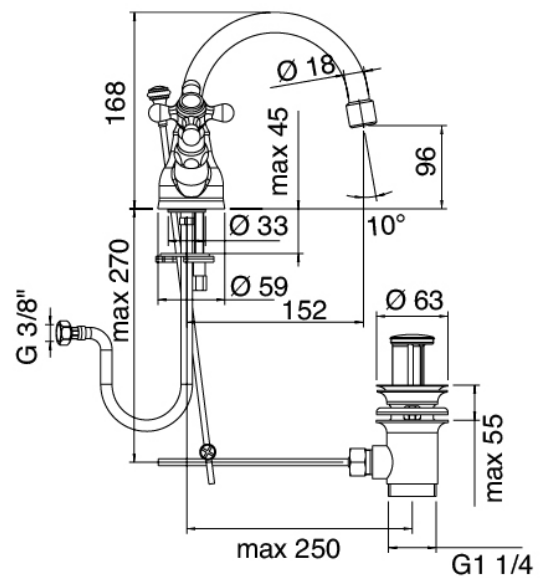

Classic - Traditional tap bidet

Codice kit: 2002 RBX-080

Traditional bidet tap fittings with revolving spout with drain

Componenti

Single-hole mixer

Cod: 20023201A00

Bidet set w/revolv. spout

Finiture disponibili: