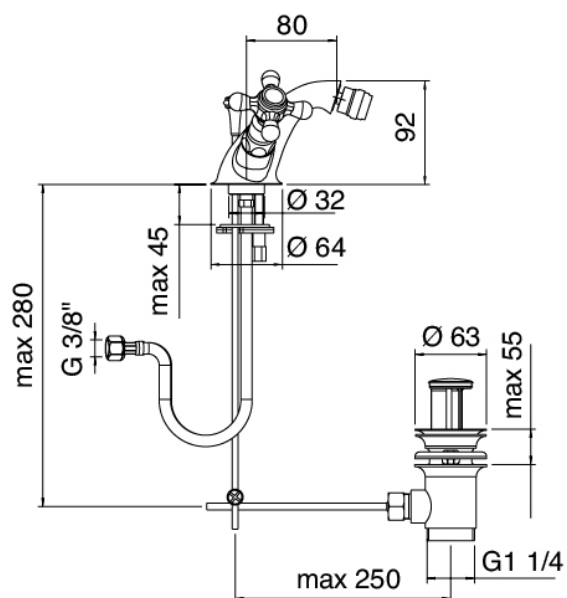

Classic - Traditional tap bidet

Codice kit: 2002 RBX-070

One-hole traditional bidet tap with drain

Componenti

Single-hole mixer

Cod: 20022200A00

Single-hole bidet set

Finiture disponibili: