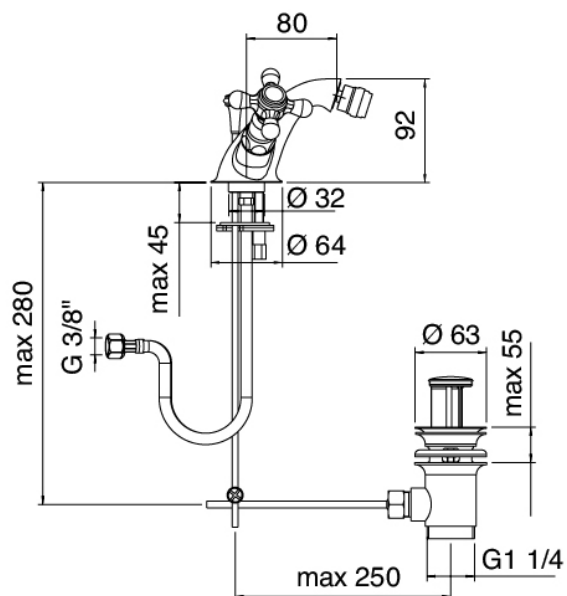

Classic - Traditional tap bidet

Codice kit: 2002 RBX-070

One-hole traditional bidet tap with drain

Componenti

Single-hole mixer

Cod: 20022200A00

Single-hole bidet set

Finiture disponibili: