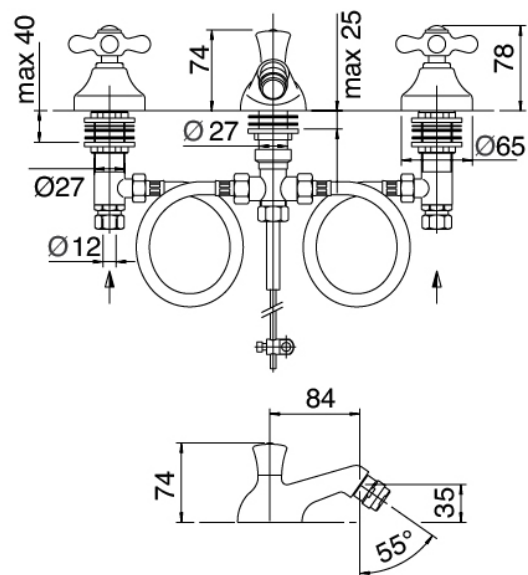

### Classic - Traditional tap bidet

Codice kit: 2002 BBX-060

Traditional bidet 3 hole taps with drain

### Tap set

Cod: 20020203A00

3-hole bidet set