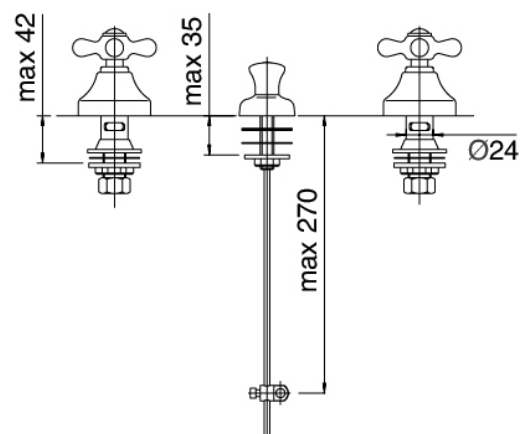

### Classic - Traditional tap bidet

Codice kit: 2002 BBX-050

Traditional tap waterjet bidet with drain

### Tap set

Cod: 20020201A00

Bidet set