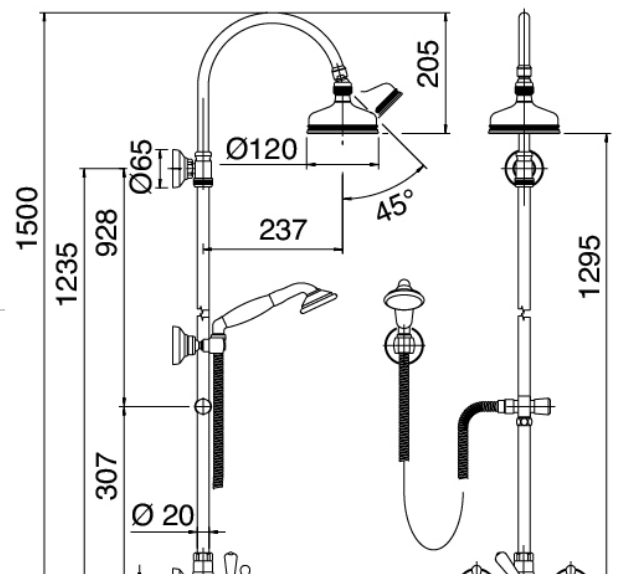

Classic - External bathtub/shower

Codice kit: 2002 WDP-130

Traditional external bathtub/shower with pole – 3 exits

Componenti

Tap set with spout

Cod: 20020619A00

Wall mtd bathtub and shower

Shower head

Cod: 2900SO01A00

Shower outlet

Finiture disponibili:

finiture speciali su richiesta salvo quantitativi minimi di ordine garantiti

cromo

CRCR

brunito

BRBR