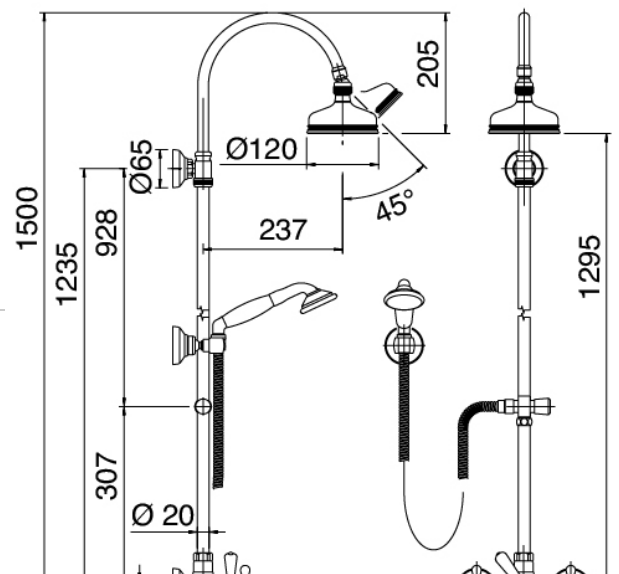

### Classic - External bathtub/shower

Codice kit: 2002 WDP-130

Traditional external bathtub/shower with pole – 3 exits

### Tap set with spout

Cod: 20020619A00

Wall mtd bathtub and shower

## Shower head

---

Cod: 2900SO01A00

Shower outlet