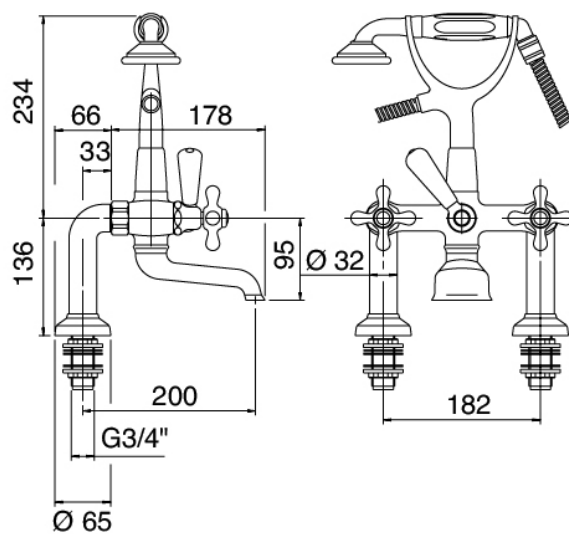

Classic - Wall-mounted bathtub set

Codice kit: 2002 GVX-120

Traditional exterior bathtub set – 2 exits

Componenti

Tap set with spout

Cod: 2002V401A00

Victoria 3/4" surface mtd bathtub set with connection for wall hand shower