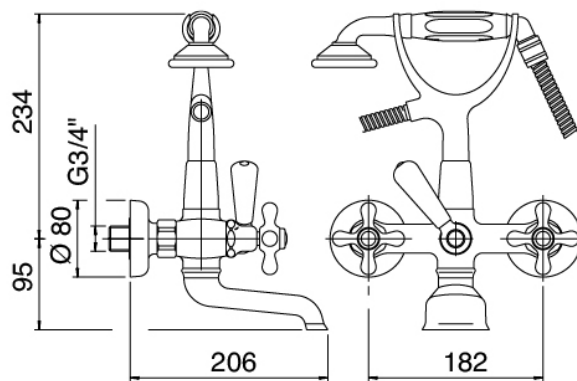

## Classic - Wall-mounted bathtub set

Codice kit: 2002 GVP-100

Traditional wall-mounted bathtub set – 2 exits

## Componenti

### Tap set with spout

Cod: 2002M401A00

Victoria 3/4" wall mtd bathtub set with connection for wall hand shower