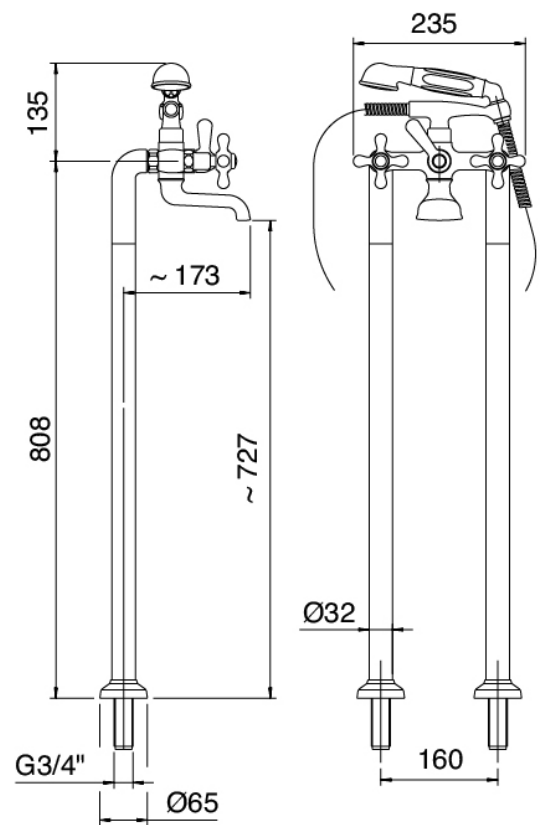

Classic - Bathtub set on tubes

Codice kit: 2002 GVE-110

Traditional bathtub set on tubes – 2 exits

Componenti

Tap set with spout

Cod: 20020450A00

Wall mounted bathtub set with pipes

Finiture disponibili: