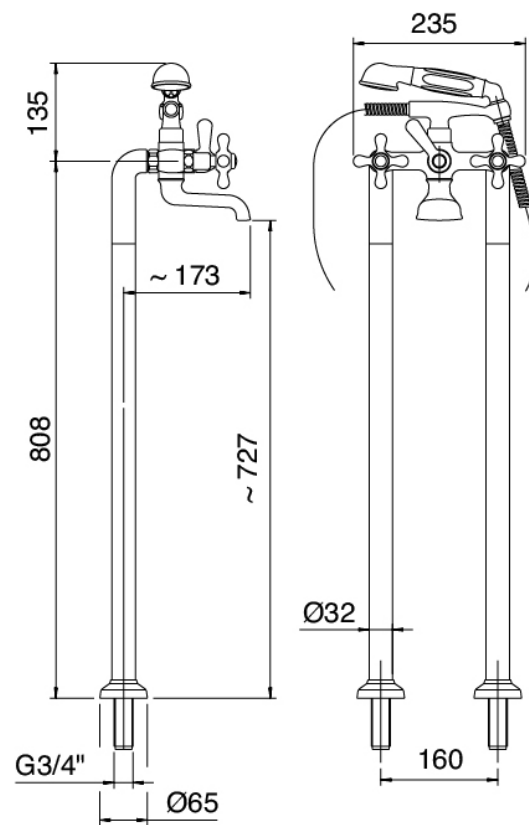

Classic - Bathtub set on tubes

Codice kit: 2002 GVE-110

Traditional bathtub set on tubes – 2 exits

Componenti

Tap set with spout

Cod: 20020450A00

Wall mounted bathtub set with pipes

Finiture disponibili: