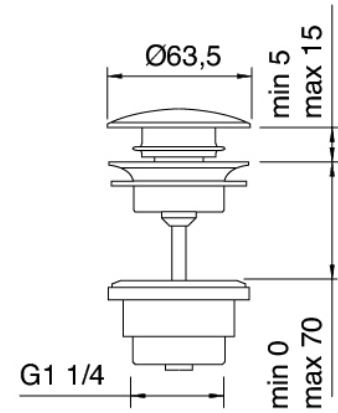

image not found or type unknown http://zazzeri.tesa.com.net/en/wp-content/uploads/2017/04/b3daf2_357a447007

Modern - Washbasin mixer

Codice kit: 3600 MLX-130
Washbasin mixer with plug

Componenti

Single-lever mixer

Cod: 36001010A00
Single lever washbasin mixer without plug

Pressure-controlled drain

Cod: 2900K302A00
Pressure control drain

Finiture disponibili:

finiture speciali su richiesta salvo quantitativi minimi di ordine garantiti