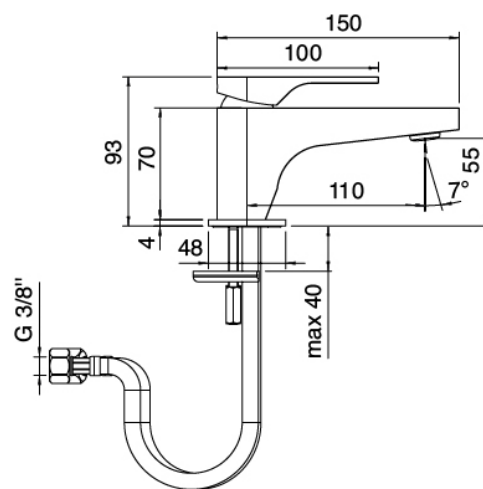

image not found or type unknown http://zazzeri.tesa.com.net/en/wp-content/uploads/2017/04/b3daf2_357a447007

Modern - Washbasin mixer

Codice kit: 3600 MLX-130
Washbasin mixer with plug

Componenti

Single-lever mixer

Cod: 36001010A00
Single lever washbasin mixer without plug

Pressure-controlled drain

Cod: 2900K302A00
Pressure control drain

Finiture disponibili:

finiture speciali su richiesta salvo quantitativi minimi di ordine garantiti