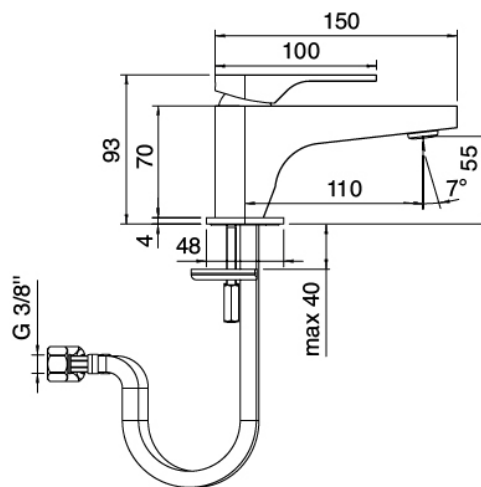

image not found or type unknown http://zazzeri.tesa.com.net/en/wp-content/uploads/2017/04/b3daf2_357a447007

Modern - Washbasin mixer

Codice kit: 3600 MLX-130

Washbasin mixer with plug

Componenti

Single-lever mixer

Cod: 36001010A00

Single lever washbasin mixer without plug

Pressure-controlled drain

Cod: 2900K302A00

Pressure control drain

Finiture disponibili:

finiture speciali su richiesta salvo quantitativi minimi di ordine garantiti