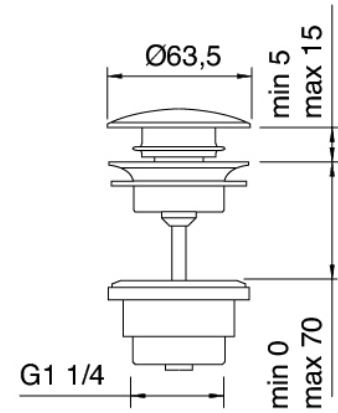

### Single-lever mixer

Cod: 36001099A00  
Single lever washbasin mixer without plug

### Pressure-controlled drain

Cod: 2900K302A00  
Pressure control drain