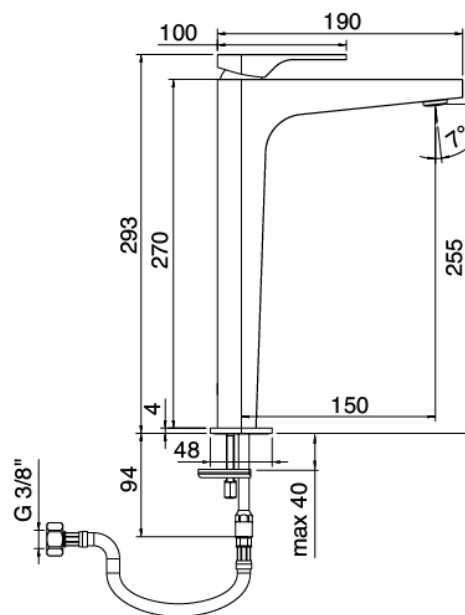

### Modern - Washbasin mixer

Codice kit: 3600 MLX-020  
Washbasin mixer with plug

### Single-lever mixer

Cod: 36001099A00  
Single lever washbasin mixer without plug

### Pressure-controlled drain

Cod: 2900K302A00  
Pressure control drain