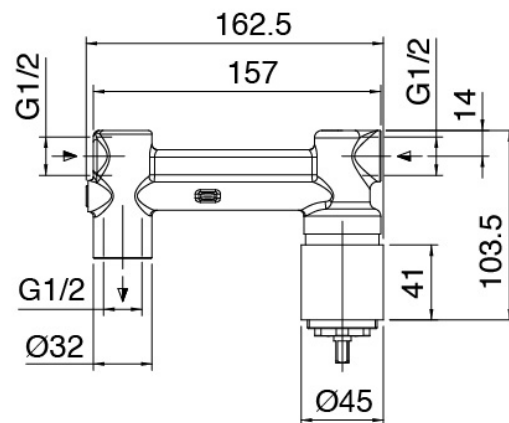

### **Single-lever mixer**

---

Cod: 3600A113AL0

Built-in washbasin set - external part

### Concealed part

Cod: 2900B113A00

Built-in washbasin set - concealed part