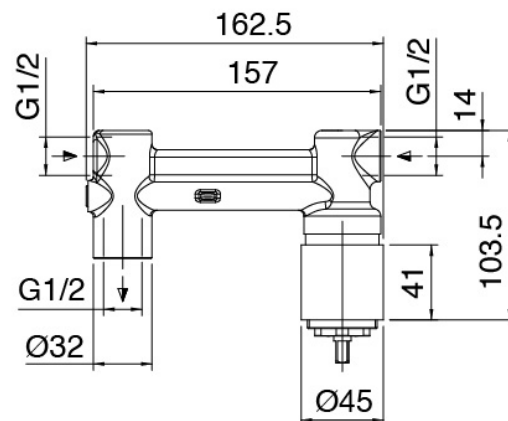

### **Single-lever mixer**

---

Cod: 3600A113AL0

Built-in washbasin set - external part

### Concealed part

Cod: 2900B113A00

Built-in washbasin set - concealed part