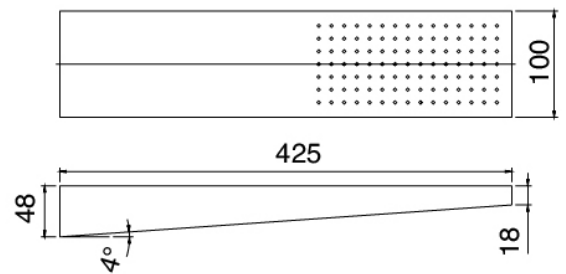

Shower head

Cod: 3600SO04A00

Showerhead prismatic

Finiture disponibili:

finiture speciali su richiesta salvo quantitativi minimi di ordine garantiti

cromo

CRCR