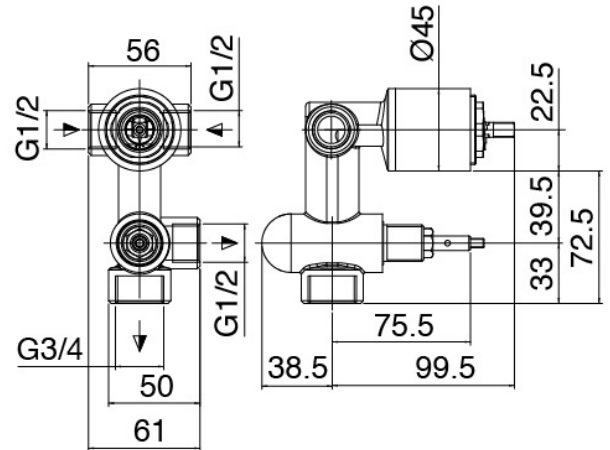

Modern - Shower arm with shower head and hand shower

Codice kit: 3600 DDI-110

Shower arm with shower head, hand shower and built-in mixer – 2 exits

Componenti

Stand alone hand shower

Cod: 31000414A00

Shower set

Single-lever mixer

Cod: 3600A401A00

Concealed shower mixer with diverter - external part

Concealed part

Cod: 2900A401A00

Concealed shower mixer with diverter - concealed part

Shower head

Cod: 3600SO04A00