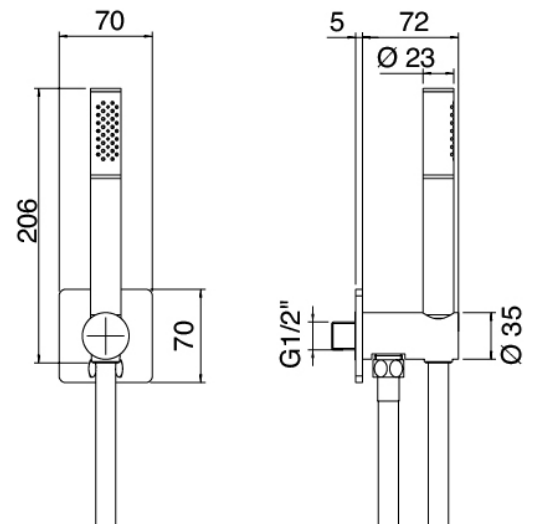

Modern - Shower arm with shower head and hand shower

Codice kit: 3600 DDI-110

Shower arm with shower head, hand shower and built-in mixer – 2 exits

Componenti

Stand alone hand shower

Cod: 31000414A00

Shower set

Single-lever mixer

Cod: 3600A401A00

Concealed shower mixer with diverter - external part

Concealed part

Cod: 2900A401A00

Concealed shower mixer with diverter - concealed part

Shower head

Cod: 3600SO04A00