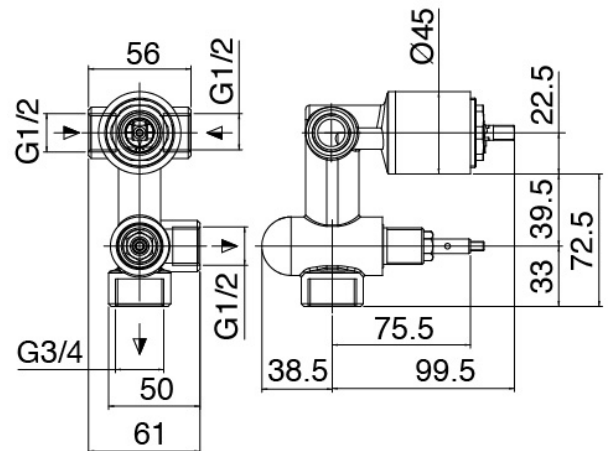

### Single-lever mixer

Cod: 3600A401A00

Concealed shower mixer with diverter - external part

### Concealed part

Cod: 2900A401A00

Concealed shower mixer with diverter - concealed part

## Shower head

Cod: 3600SO02A00

Antilimescale showerhead - D.250 mm