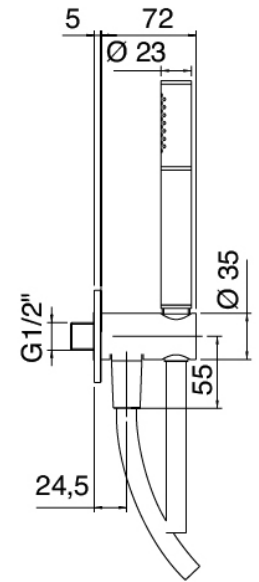

Stand alone hand shower

Cod: 31000413A00

Handshower set with water outlet and round plate