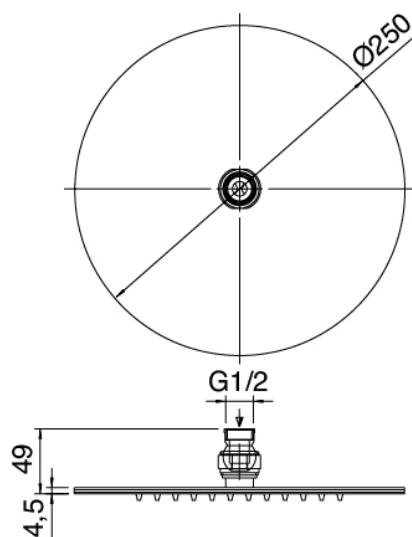

### Concealed part

Cod: 2900A401A00

Concealed shower mixer with diverter - concealed part

## Shower head

Cod: 3600SO02A00

Antilimescale showerhead - D.250 mm