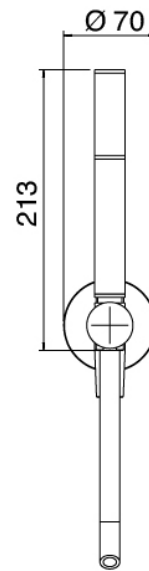

## Modern - Shower arm with shower head and hand shower

---

Codice kit: 3600 DDI-090

Shower arm with shower head, hand shower and built-in mixer – 2 exits

### **Shower arm**

---

Cod: 3600BR01A00

Shower arm

### Stand alone hand shower

Cod: 31000413A00

Handshower set with water outlet and round plate

## Shower head

Cod: 3600SO02A00

Antilimescale showerhead - D.250 mm