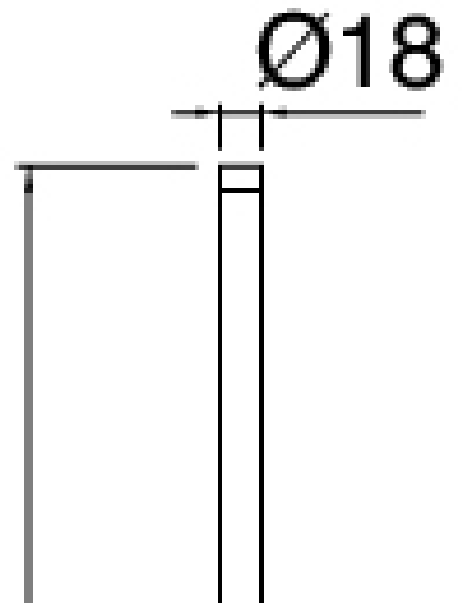

## Modern - Sliding bar with hand shower

---

Codice kit: 3600 ADI-120

Sliding bar with hand shower and built-in mixer – 1 exit

## Hand shower

---

Cod: 3600E417A00

Antilimescale D.105 mm handshower set