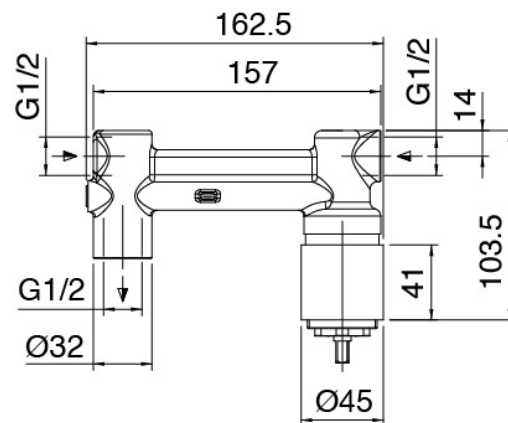

### **Mixer set with spout**

---

Cod: 3600I401AA0

Built-in bathtub set - External part

### Concealed part

Cod: 2900B113A00

Built-in washbasin set - concealed part