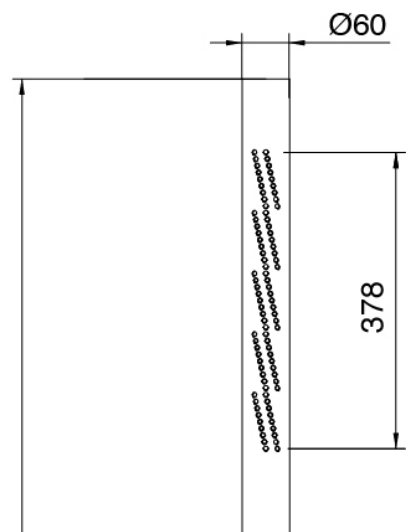

image not found or type unknown <http://zazzeri.thesecom.net/de/wp-content/uploads/2017/04/b3daf2_357a>

Modern - Duschsaeule fuers Outdoor

Codice kit: 3305 CDO-160

Duschsaeule fuers Outdoor

Componenti