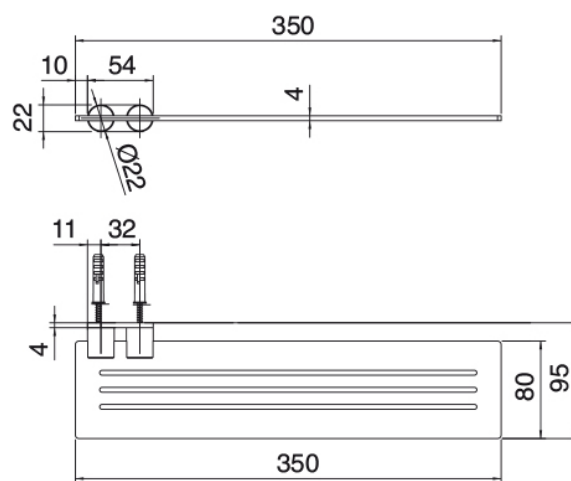

image not found or type unknown http://zazzeri.tesa.com.net/de/wp-content/uploads/2017/04/b3daf2_357a447007

Q316 - Ablage

Codice kit: 33A0 ACX-080

Ablage 350mm

Componenti

Ablage

Cod: 33A06260A00

Ablage 350mm