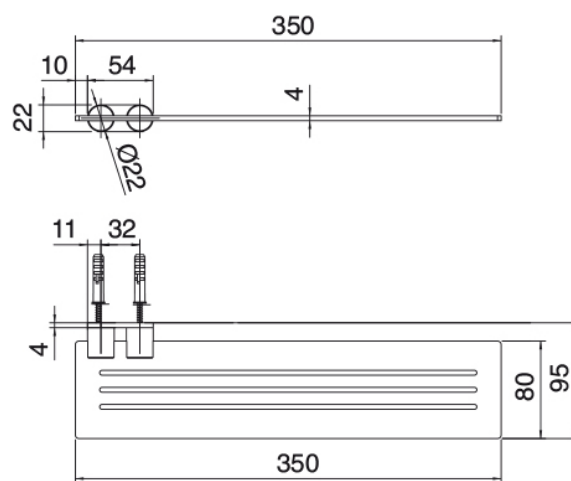

### Q316 - Ablage

Codice kit: 33A0 ACX-080

Ablage 350mm

### Ablage

Cod: 33A06260A00

Ablage 350mm