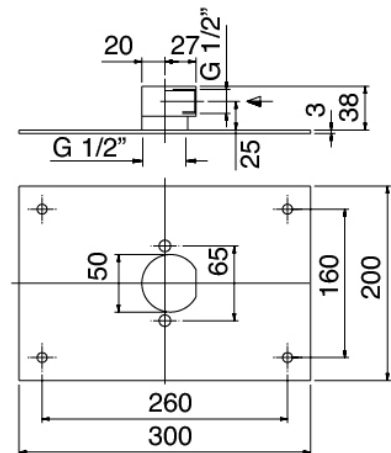

Rohteil

Cod: 5700B401A00

UP-Duschkmischer mit Umsteller - UP-Teil

Befestigungsplatte

Cod: 2900B108A00

Brausearm-Befestigungsplatte für Decken-
/Wandmontage